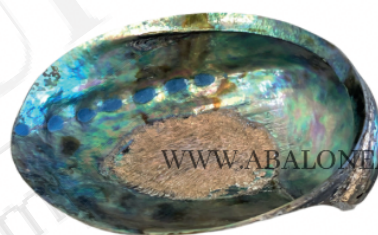

Abalone Shell

ABALONE SHELL BOTH SIDE POLISHED

PRICE	\$4 PER PIECE
MOQ	500 PIECES
SIZE	4.5" - 6"
PRODUCT CODE	ABS 001

ABALONE SHELL BOTH SIDE POLISHED WITH STAND

PRICE	\$4.5 PER PIECE
MOQ	500 PIECES
SIZE	4.5" - 6"
PRODUCT CODE	ABS 002

AAE | GROUP

Indian Handicraft Company

ABALONE SHELL BOTH SIDE POLISHED WITH BRASS BORDER

PRICE	\$7 PER PIECE
MOQ	500 PIECES
SIZE	4.5 " - 6"
PRODUCT CODE	ABS 003

ABALONE SHELL WITH BRASS STAND

ABALONE SHELL BOTH SIDE POLISHED WITH BRASS BORDER AND STAND