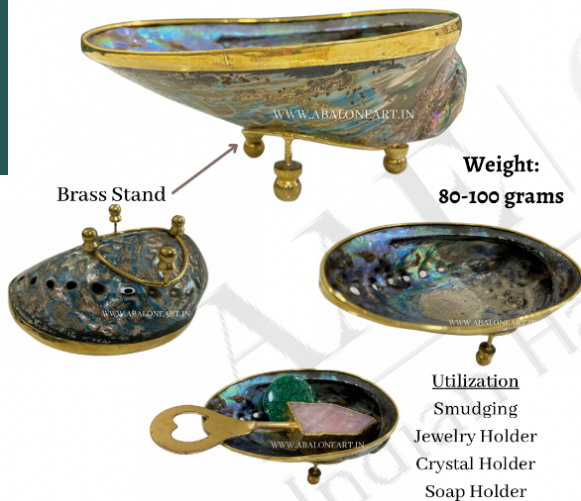

Abalone Shell

ABALONE SHELL BOTH SIDE POLISHED

PRICE	\$4 PER PIECE
MOQ	500 PIECES
SIZE	4.5" - 6"
PRODUCT CODE	ABS 001

ABALONE SHELL BOTH SIDE POLISHED WITH STAND

PRICE	\$4.5 PER PIECE
MOQ	500 PIECES
SIZE	4.5" - 6"
PRODUCT CODE	ABS 002

AAE | GROUP

Indian Handicraft Company

ABALONE SHELL BOTH SIDE POLISHED WITH BRASS BORDER

PRICE	\$7 PER PIECE
MOQ	500 PIECES
SIZE	4.5 " - 6"
PRODUCT CODE	ABS 003

ABALONE SHELL WITH BRASS STAND

ABALONE SHELL BOTH SIDE POLISHED WITH BRASS BORDER AND STAND

Utilization :
Crystal Sphere Holder
Abalone Shell Holder

ABALONE SHELL COASTER ROUND

PRICE	\$4 PER PIECE
MOQ	500 PIECES
SIZE	4"
PRODUCT CODE	ABS 006

ABALONE SHELL COASTER SQUARE

PRICE	\$4 PER PIECE
MOQ	500 PIECES
SIZE	4" X 4"
PRODUCT CODE	ABS 007